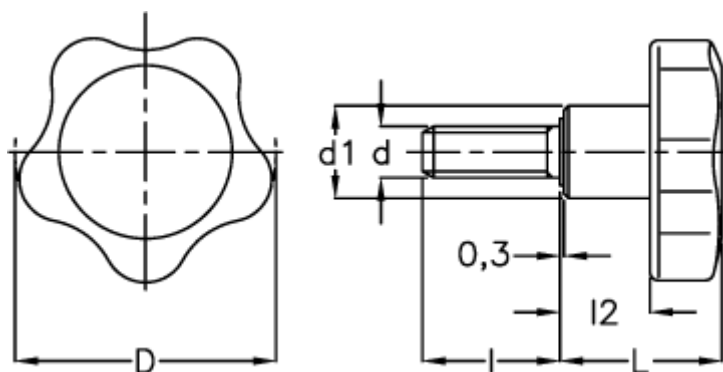

Data Sheet

Article number: 2302166433
Description: E+G Lobe knobs
VC.692/50 p-M8x25

Measures

D = 50
d1 = 18
d 6g = M8
l = 25
L = 31
l2 = 17